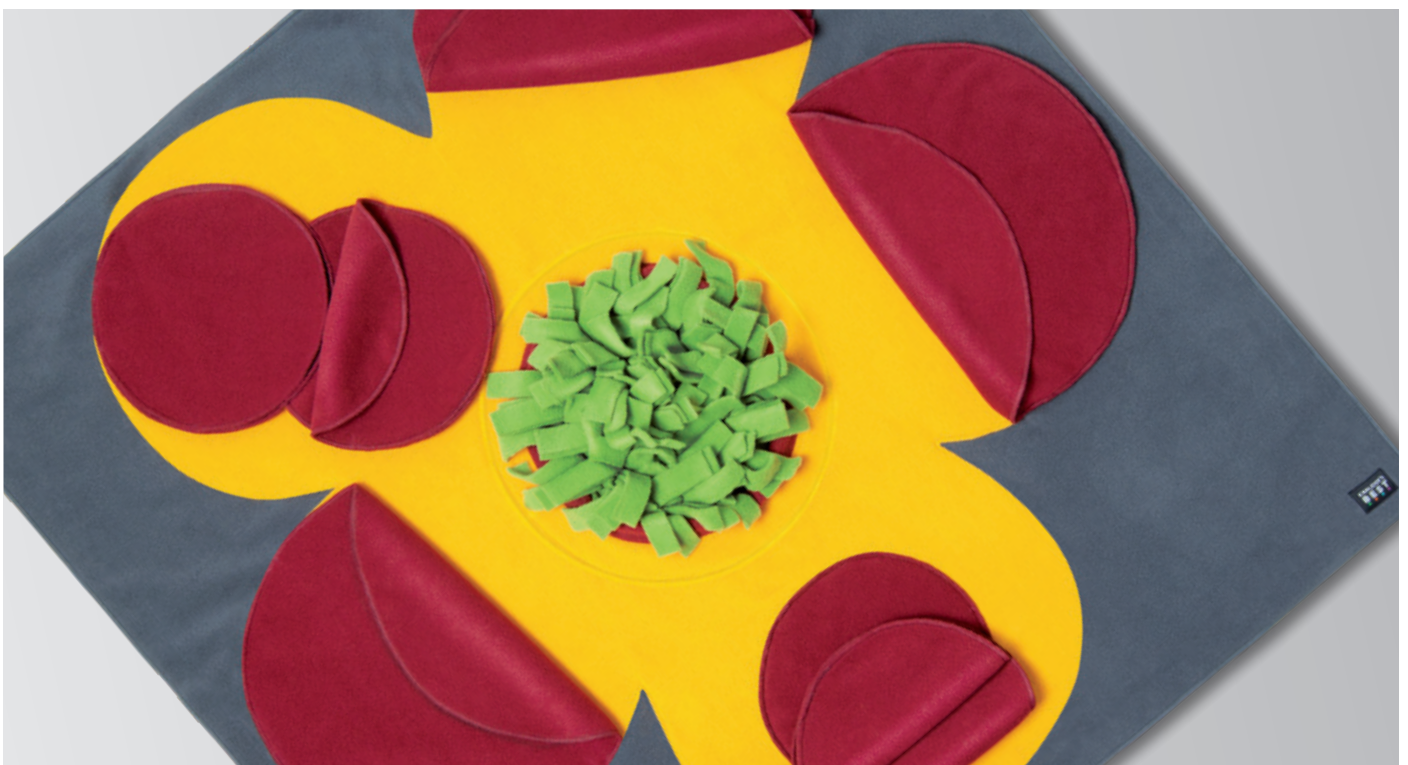

KNAUDER'S BEST

THE FLOWER PAD FROM KNAUDER'S BEST

New! The unique searching toy for large dogs and dogs with a broad muzzle.
High-quality, innovative and especially tuned to the needs of your pets – that's what characterises the original products from KNAUDER'S BEST. Even big dogs and dogs with a broad muzzle love searching for treats with you. With the new Flower Pad, there's nothing stopping you from getting busy with this communal activity any more. Crafty, lovingly incorporated hiding places with large enough openings that are also suitable for a broad muzzle, offer an opportunity for lots of wonderful moments of success and endless sniffing fun. Through the mutual activity, your relationship with your dog is encouraged in a playful manner at the same time, and you learn to understand him better, he becomes more trusting and the bond between you is strengthened. The species-appropriate occupation and the sense of release that results, make the Flower Pad a fantastic way of keeping your furry friend busy in between. You'll love it just as much as your dog does!

KNAUDER'S BEST

UNIQUE FEATURES OF THE FLOWER PAD AT A GLANCE:

- Also suitable for big dogs and dogs with a broad muzzle
- Large openings enable endless sniffing pleasure
- Super beginners' tool for puppies
- Handmade in the EU
- Multilayer craftsmanship offers a comfy place to lie and an interesting activity in one
- Perfect accompaniment for your travels, due to very limited weight and handy size
- Strengthens the bond between dogs and their humans
- Boosts trust in anxious dogs and dogs from animal welfare
- Can be used therapeutically
- Strengthens the self-awareness through quick results
- Species-appropriate occupation via the nose
- Handicapped or injured dogs benefit from the limited radius of action
- Washable and suitable for the drier

4 260588 310120

Colour: yellow
Article no. 31012

MATERIAL: 100% POLYESTER

Dimensions: ca. 90cm x 90cm

INNOVATIVE
ANIMAL
TOOLS