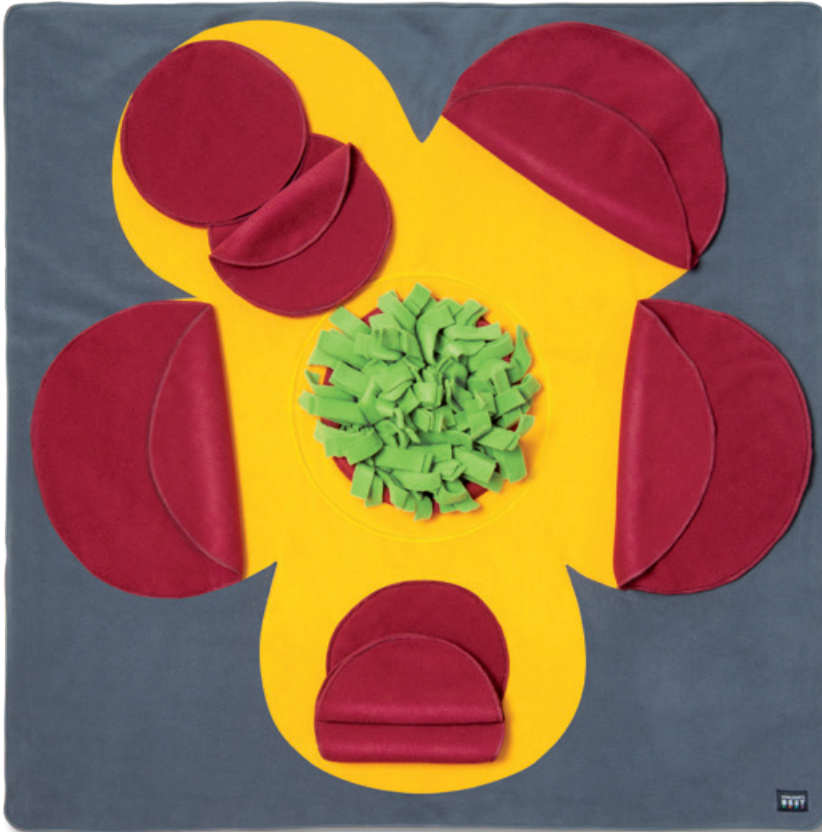

KNAUDER'S BEST

THE FLOWER PAD FROM KNAUDER'S BEST

New! The unique searching toy for large dogs and dogs with a broad muzzle.
High-quality, innovative and especially tuned to the needs of your pets – that's what characterises the original products from KNAUDER'S BEST. Even big dogs and dogs with a broad muzzle love searching for treats with you. With the new Flower Pad, there's nothing stopping you from getting busy with this communal activity any more. Crafty, lovingly incorporated hiding places with large enough openings that are also suitable for a broad muzzle, offer an opportunity for lots of wonderful moments of success and endless sniffing fun. Through the mutual activity, your relationship with your dog is encouraged in a playful manner at the same time, and you learn to understand him better, he becomes more trusting and the bond between you is strengthened. The species-appropriate occupation and the sense of release that results, make the Flower Pad a fantastic way of keeping your furry friend busy in between. You'll love it just as much as your dog does!

KNAUDER'S BEST

UNIQUE FEATURES OF THE FLOWER PAD AT A GLANCE:

- Also suitable for big dogs and dogs with a broad muzzle
- Large openings enable endless sniffing pleasure
- Super beginners' tool for puppies
- Handmade in the EU
- Multilayer craftsmanship offers a comfy place to lie and an interesting activity in one
- Perfect accompaniment for your travels, due to very limited weight and handy size
- Strengthens the bond between dogs and their humans
- Boosts trust in anxious dogs and dogs from animal welfare
- Can be used therapeutically
- Strengthens the self-awareness through quick results
- Species-appropriate occupation via the nose
- Handicapped or injured dogs benefit from the limited radius of action
- Washable and suitable for the drier

4 260588 310120

Colour: yellow
Article no. 31012

MATERIAL: 100% POLYESTER

Dimensions: ca. 90cm x 90cm

INNOVATIVE
ANIMAL
TOOLS