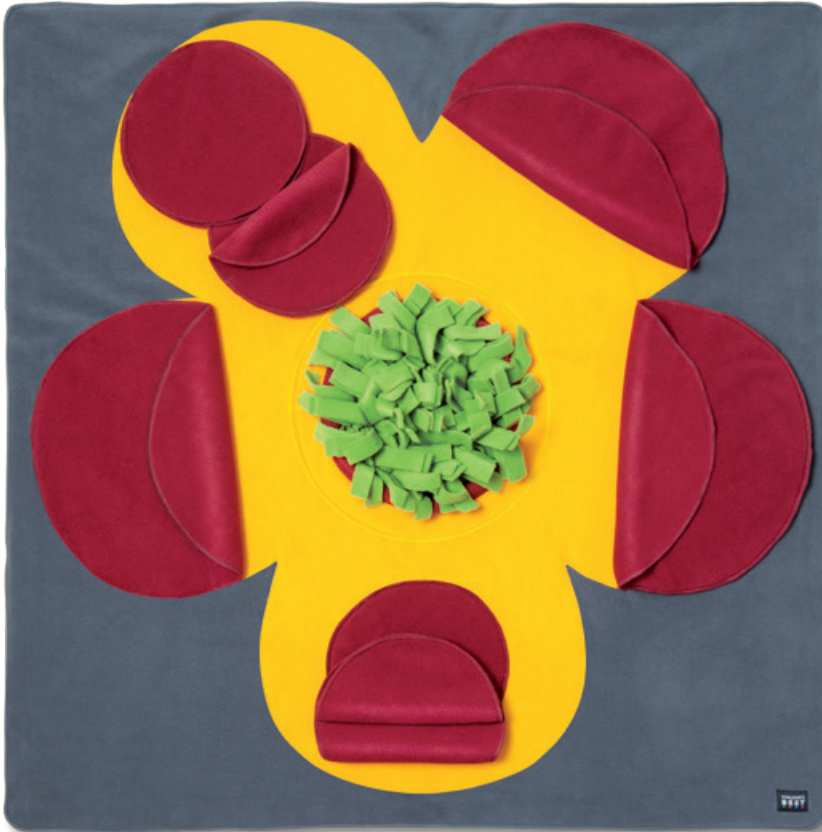

# KNAUDER'S BEST

## THE FLOWER PAD FROM KNAUDER'S BEST

***New! The unique searching toy for large dogs and dogs with a broad muzzle.***  
*High-quality, innovative and especially tuned to the needs of your pets – that's what characterises the original products from KNAUDER'S BEST. Even big dogs and dogs with a broad muzzle love searching for treats with you. With the new Flower Pad, there's nothing stopping you from getting busy with this communal activity any more. Crafty, lovingly incorporated hiding places with large enough openings that are also suitable for a broad muzzle, offer an opportunity for lots of wonderful moments of success and endless sniffing fun. Through the mutual activity, your relationship with your dog is encouraged in a playful manner at the same time, and you learn to understand him better, he becomes more trusting and the bond between you is strengthened. The species-appropriate occupation and the sense of release that results, make the Flower Pad a fantastic way of keeping your furry friend busy in between. You'll love it just as much as your dog does!*

## UNIQUE FEATURES OF THE FLOWER PAD AT A GLANCE:

- Also suitable for big dogs and dogs with a broad muzzle
- Large openings enable endless sniffing pleasure
- Super beginners' tool for puppies
- Handmade in the EU
- Multilayer craftsmanship offers a comfy place to lie and an interesting activity in one
- Perfect accompaniment for your travels, due to very limited weight and handy size
- Strengthens the bond between dogs and their humans
- Boosts trust in anxious dogs and dogs from animal welfare
- Can be used therapeutically
- Strengthens the self-awareness through quick results
- Species-appropriate occupation via the nose
- Handicapped or injured dogs benefit from the limited radius of action
- Washable and suitable for the drier

4 260588 310120

Colour: yellow  
Article no. 31012

MATERIAL: 100% POLYESTER

Dimensions: ca. 90cm x 90cm

INNOVATIVE  
ANIMAL  
TOOLS