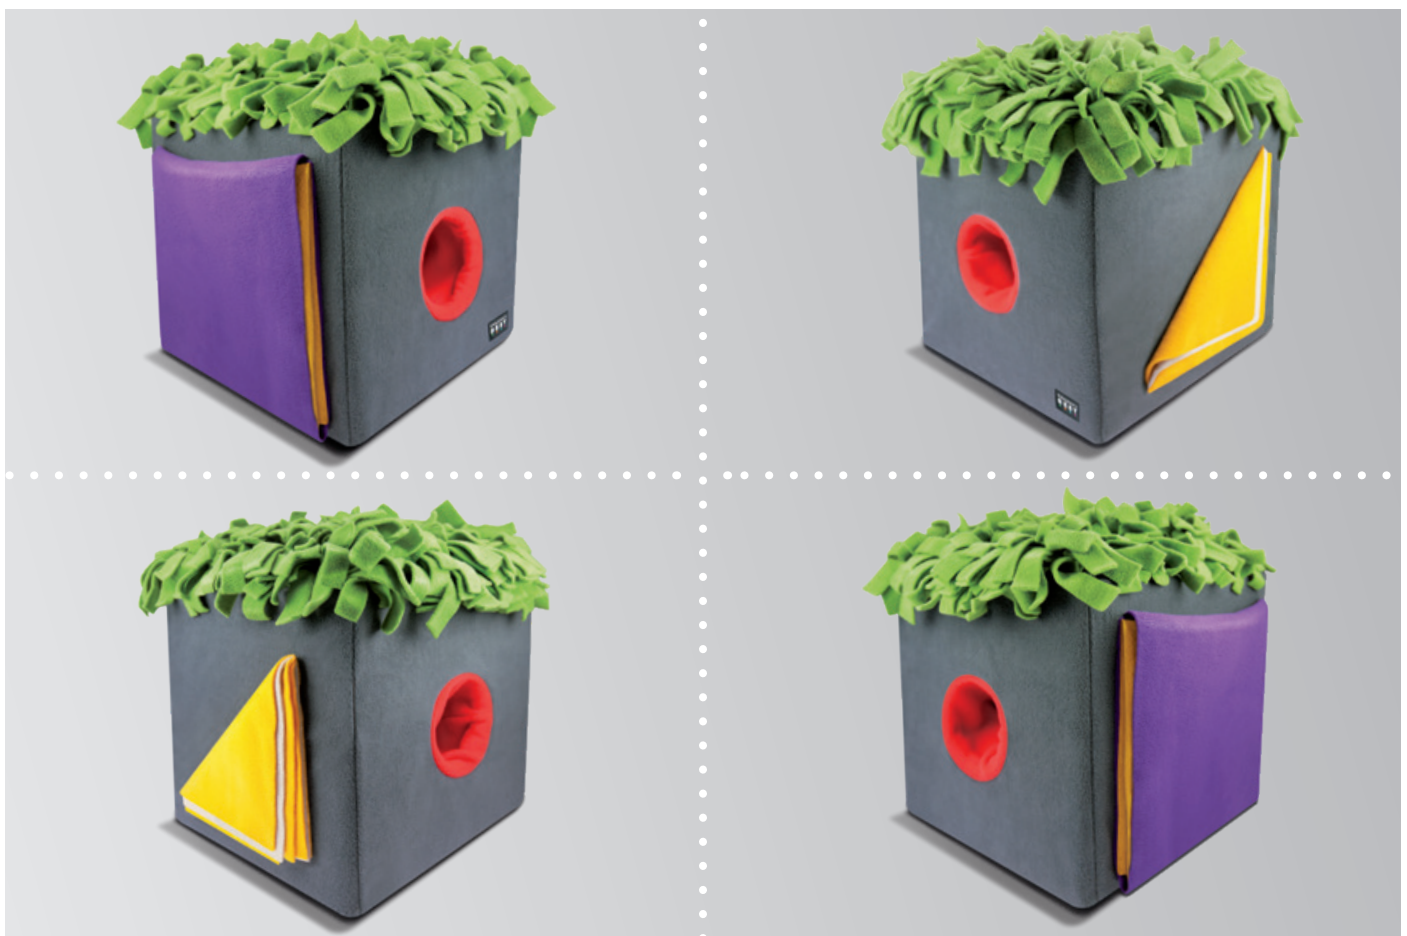

## THE SNIFFBOX FROM KNAUDER'S BEST

***New! The search toy with another dimension. For new challenges and even more sniffing fun.***

*Discover new hiding places, find those treats together, enjoy amazing sniffing adventures – the Sniffbox is the latest animal toy for dogs and cats! The phantasy-filled box, made of stable cardboard, with a removable, easy-maintenance fleece playing surface, will add some colourful pleasure to your everyday life. With the Sniffbox, there'll never be a dull moment. It allows you to challenge and encourage your dog or cat and keep them busy in a demanding yet playful way, that is ideal for the species. Your pets will love it. Every single playing session will strengthen your bond even further and deepen your mutual trust. Thanks to the versatile hiding place options, we guarantee endless searching fun for you and your pet. The cognitive challenge, super design, exclusive craftsmanship and the option of removing the playing service so you can wash it and put it in the drier, make the Sniffbox a unique training tool and an absolute must-have for every animal-lover.*

# KNAUDER'S BEST

## UNIQUE FEATURES OF THE SNIFFBOX AT A GLANCE:

- Species-appropriate occupation
- Well thought-through design
- Handmade in the EU
- Phantasy-filled search toy that always has new challenges to offer
- Ideal for handicapped dogs
- Optimal training tool for dog dance
- The play surface with Velcro can be removed simply
- Stable box (can be reordered individually)
- Easy-maintenance material
- Unique three-dimensional, cube-shaped sniffing fun

4 260588 310137

Colour: stone  
Article no. 31013

MATERIAL: OUTSIDE 100% POLYESTER

Dimensions: ca. 30cm x 30cm x 30cm

INNOVATIVE  
ANIMAL  
TOOLS